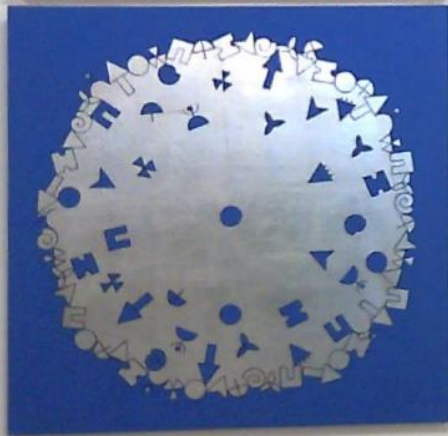

Cristina Navarro

"los 30 años más recientes"

miércoles 15 julio 20:00 horas
(sábado 14 agosto)

pintura.
grabado.
objetos.
libros intervenidos.
joyas.
escultura.

c/puerto rico 40 bajo izquierda. 46006 valencia.
espacio40espacio@gmail.com 960 049 046 - 600 841 408

horario: miércoles a viernes. 11 a 14 horas / 18 a 21 . Sábado 12 a 15 horas.

Small white label with illegible text, likely identifying the artwork.

Small white label with illegible text, likely identifying the artwork.

EXHIBICION
10
Carlos Michel Fuentes
(Cuba)

Two small, illegible white labels are positioned below the painting of flowers.

Small informational text labels, likely describing the artworks or the objects in the display case.

DE MARTINO
REINVENTING CHILE

Small informational text label, likely describing the artwork.

Small white label below the large square artwork.

Two small white labels below the framed horizontal artworks.

SI - 334586
MT / DB / KD