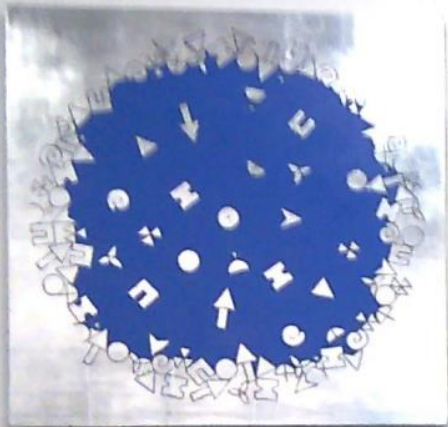

Cristina Navarro

"los 30 años más recientes"

miércoles 15 julio 20:00 horas
(sábado 14 agosto)

pintura.
grabado.
objetos.
libros intervenidos.
joyas.
escultura.

c/puerto rico 40 bajo izquierda. 46006 valencia.
espacio40espacio@gmail.com 960 049 046 - 600 841 408

horario: miércoles a viernes. 11 a 14 horas / 18 a 21 . Sábado 12 a 15 horas.

Small white label with illegible text, likely identifying the artwork.

Small white label with illegible text, likely identifying the artwork.

EXHIBICION
10
Carlos Michel Fuentes
(Cuba)

Two small, illegible white labels are positioned below the painting of flowers.

Small informational text labels, likely describing the artworks or the objects in the display case.

DE MARTINO
REINVENTING CHILE

Small informational text label, likely describing the artwork.

Small white label below the large square artwork.

Two small white labels below the framed horizontal artworks.

SI - 334586
MT / DB / KD